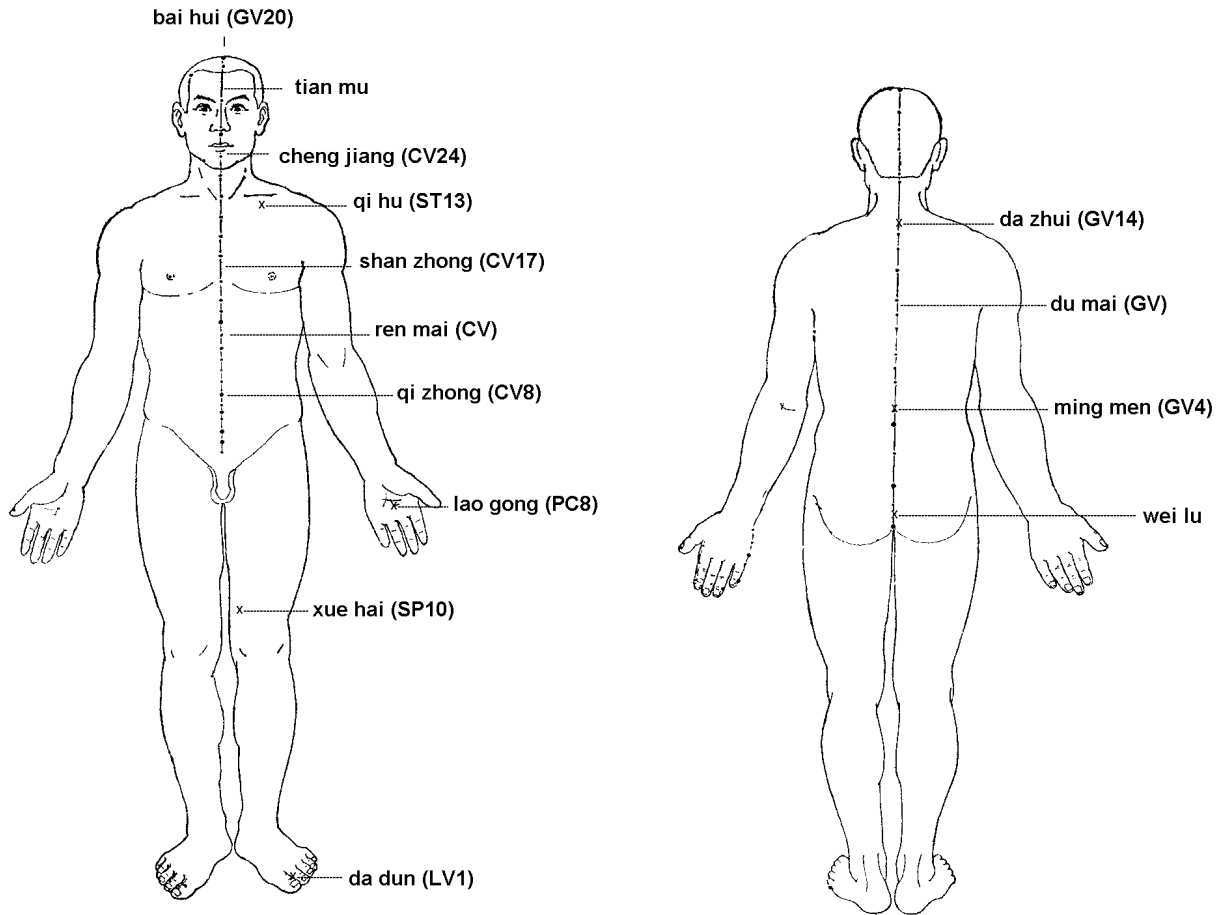

## Point Locations

*Ren Mai* is a channel that goes up the front of the body. It is also known as the conception channel or conception vessel (CV). It starts at the perineum (*hui yin*) and goes up to the base of the tongue.

*Du Mai* is a channel that goes up the back and over the head and meets the *Ren Mai* in the mouth. It is also known as the governing channel or governing vessel (GV).

*Cheng ling* (GB18) is located about 3 fingers out from *bai hui*.

*Shen shu* (BL23) is located about 3 fingers out from *ming men* (GV4).

## Point Locations

The numbers listed above correspond to those taught in American acupuncture schools.

*Zhong mai* is also known as the central channel.

The lower *dan tian* is located 3 fingers down from the navel and 7/10 of the distance from front to back.