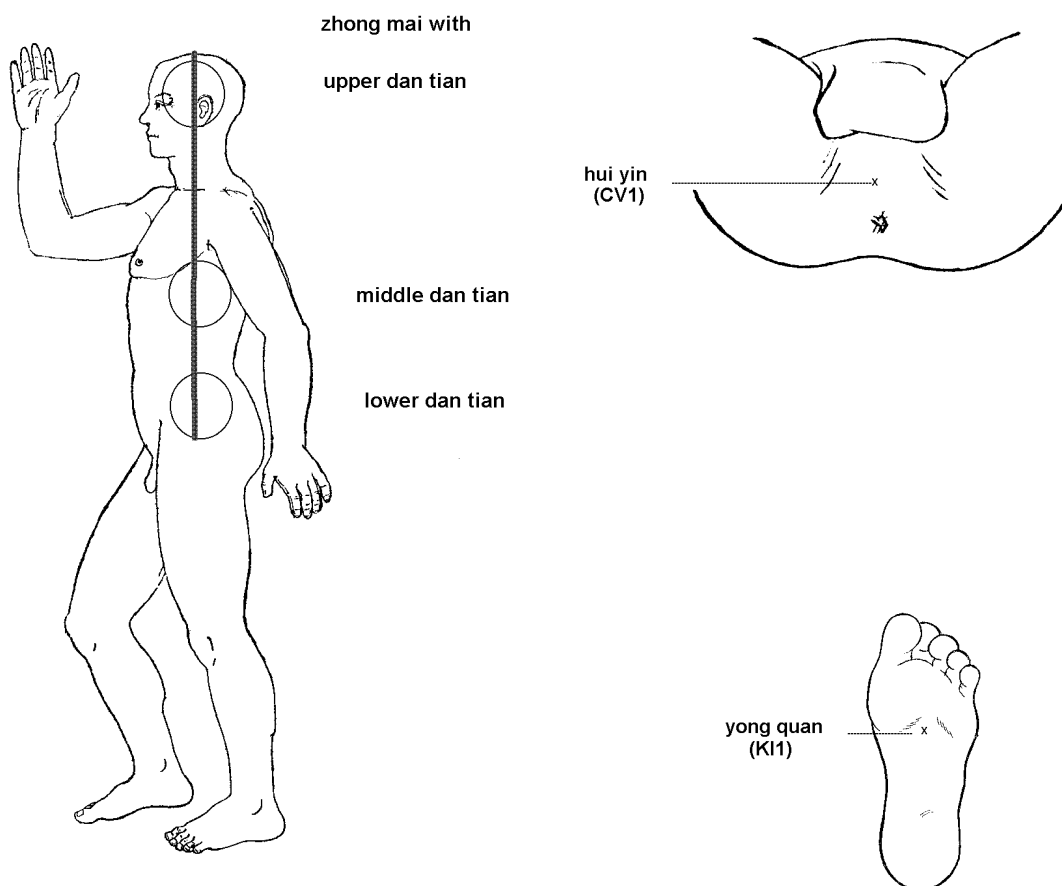

## Point Locations

*Ren Mai* is a channel that goes up the front of the body. It is also known as the conception channel or conception vessel (CV). It starts at the perineum (*hui yin*) and goes up to the base of the tongue.

*Du Mai* is a channel that goes up the back and over the head and meets the *Ren Mai* in the mouth. It is also known as the governing channel or governing vessel (GV).

*Cheng ling* (GB18) is located about 3 fingers out from *bai hui*.

*Shen shu* (BL23) is located about 3 fingers out from *ming men* (GV4).

## Point Locations

The numbers listed above correspond to those taught in American acupuncture schools.

*Zhong mai* is also known as the central channel.

The lower *dan tian* is located 3 fingers down from the navel and 7/10 of the distance from front to back.